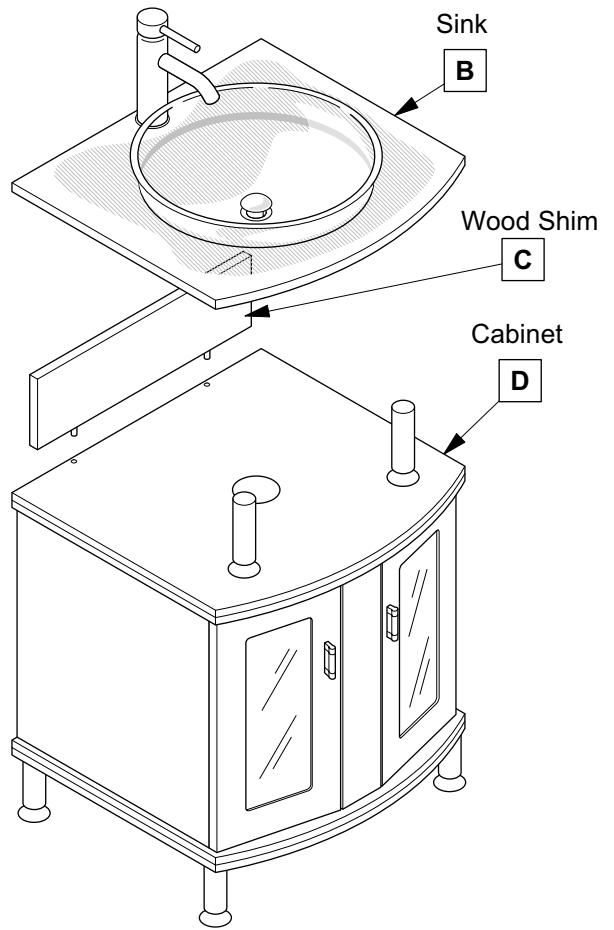

Mirror

FVN3312

FVN3314

FVN3316

Model	Mirror Width A	Vanity Width B	Vanity Back C
FVN3312	19-3/4"	23-1/4"	21.5"
FVN3314	19-3/4"	29-3/4"	27.5"
FVN3316	35-1/2"	39-1/4"	36.5"

Vanity Front

Vanity Back

TOOLS FOR ASSEMBLY

PARTS

1 Install wood shim (C)

2 Install cabinet (D)

IMPORTANT: Consult an expert for the proper screws/bolts to use when attaching to various wall constructions. Screws provided do not attach to all wall construction types.

3 Apply silicone and install sink (B)

4 Install Mirror (A)