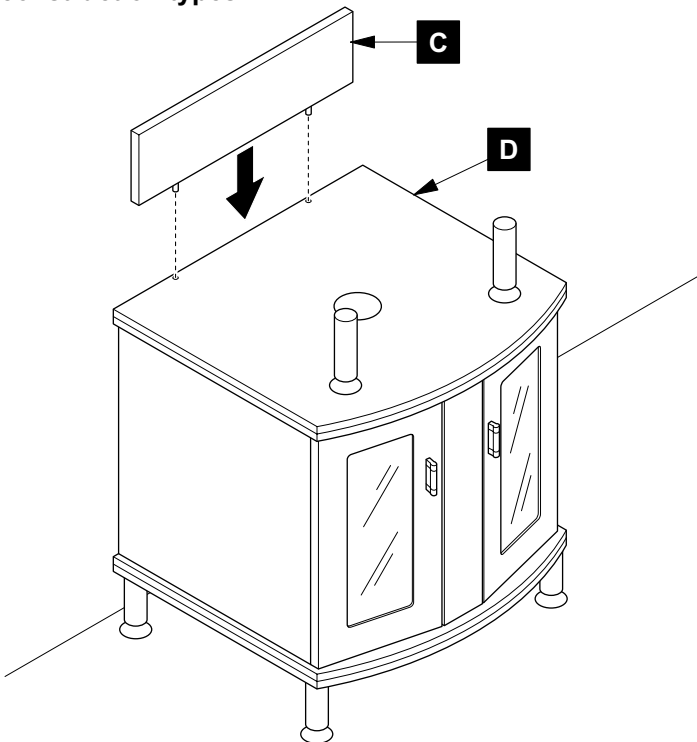

Mirror

FVN3312

FVN3314

FVN3316

Model	Mirror Width A	Vanity Width B	Vanity Back C
FVN3312	19-3/4"	23-1/4"	21.5"
FVN3314	19-3/4"	29-3/4"	27.5"
FVN3316	35-1/2"	39-1/4"	36.5"

Vanity Front

Vanity Back

TOOLS FOR ASSEMBLY

PARTS

1 Install wood shim (C)

2 Install cabinet (D)

IMPORTANT: Consult an expert for the proper screws/bolts to use when attaching to various wall constructions. Screws provided do not attach to all wall construction types.

3 Apply silicone and install sink (B)

4 Install Mirror (A)