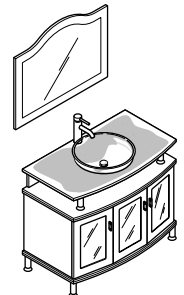

Mirror

FVN3312

FVN3314

FVN3316

Model	Mirror Width A	Vanity Width B	Vanity Back C
FVN3312	19-3/4"	23-1/4"	21.5"
FVN3314	19-3/4"	29-3/4"	27.5"
FVN3316	35-1/2"	39-1/4"	36.5"

Vanity Front

Vanity Back

TOOLS FOR ASSEMBLY

PARTS

1 Install wood shim (C)

2 Install cabinet (D)

IMPORTANT: Consult an expert for the proper screws/bolts to use when attaching to various wall constructions. Screws provided do not attach to all wall construction types.

3 Apply silicone and install sink (B)

4 Install Mirror (A)