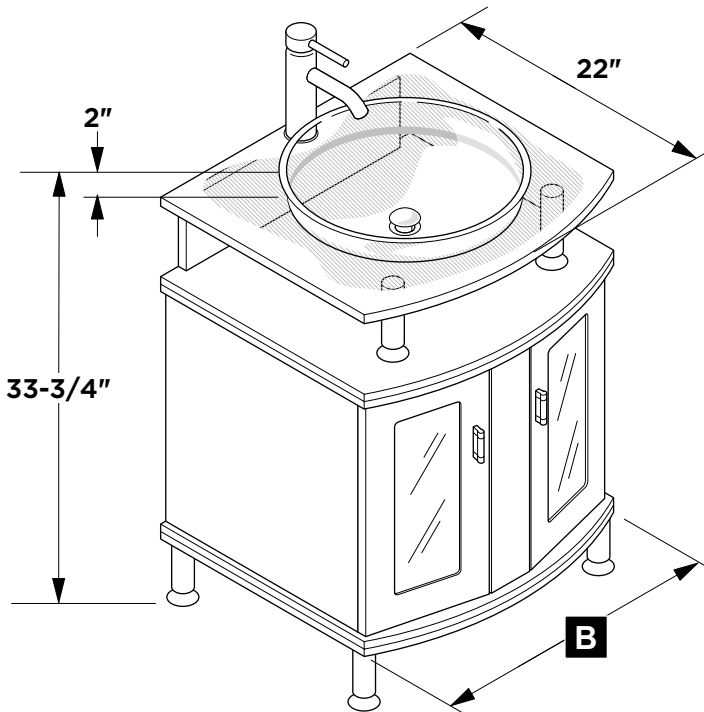

Mirror

FVN3312

FVN3314

FVN3316

Model	Mirror Width A	Vanity Width B	Vanity Back C
FVN3312	19-3/4"	23-1/4"	21.5"
FVN3314	19-3/4"	29-3/4"	27.5"
FVN3316	35-1/2"	39-1/4"	36.5"

Vanity Front

Vanity Back

TOOLS FOR ASSEMBLY

PARTS

1 Install wood shim (C)

2 Install cabinet (D)

IMPORTANT: Consult an expert for the proper screws/bolts to use when attaching to various wall constructions. Screws provided do not attach to all wall construction types.