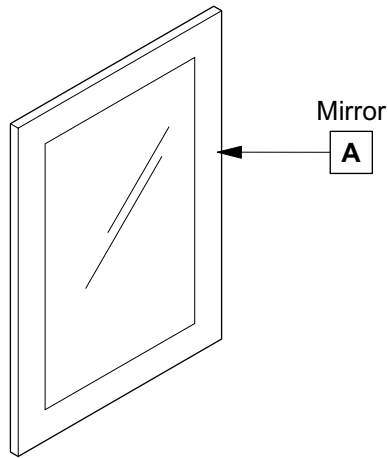

TOOLS FOR ASSEMBLY

PARTS

1 Install wood shim (C)

2 Install cabinet (D)

IMPORTANT: Consult an expert for the proper screws/bolts to use when attaching to various wall constructions. Screws provided do not attach to all wall construction types.

3 Apply silicone and install sink (B)

4 Install Mirror (A)