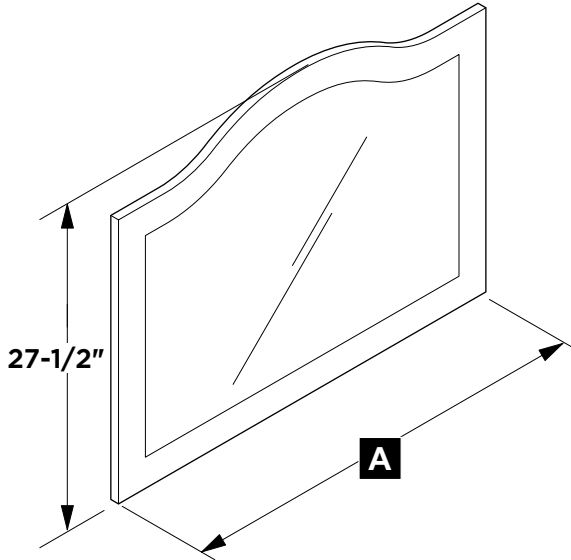

Mirror

FVN3312

FVN3314

FVN3316

Model	Mirror Width A	Vanity Width B	Vanity Back C
FVN3312	19-3/4"	23-1/4"	21.5"
FVN3314	19-3/4"	29-3/4"	27.5"
FVN3316	35-1/2"	39-1/4"	36.5"

Vanity Front

Vanity Back

TOOLS FOR ASSEMBLY

PARTS

1 Install wood shim (C)

2 Install cabinet (D)

IMPORTANT: Consult an expert for the proper screws/bolts to use when attaching to various wall constructions. Screws provided do not attach to all wall construction types.