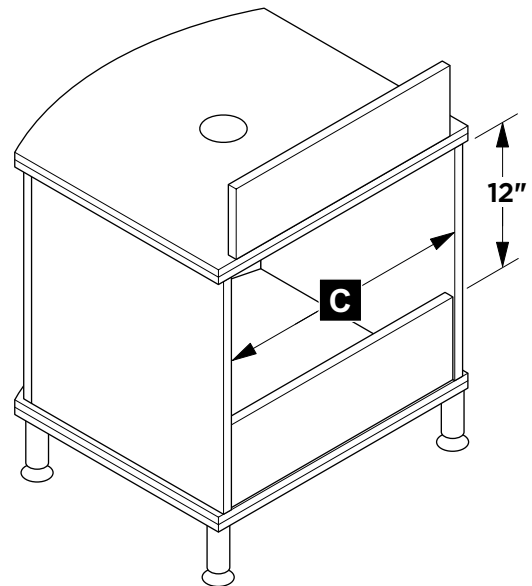

Mirror

FVN3312

FVN3314

FVN3316

Model	Mirror Width A	Vanity Width B	Vanity Back C
FVN3312	19-3/4"	23-1/4"	21.5"
FVN3314	19-3/4"	29-3/4"	27.5"
FVN3316	35-1/2"	39-1/4"	36.5"

Vanity Front

Vanity Back

TOOLS FOR ASSEMBLY

PARTS

1 Install wood shim (C)

2 Install cabinet (D)

IMPORTANT: Consult an expert for the proper screws/bolts to use when attaching to various wall constructions. Screws provided do not attach to all wall construction types.