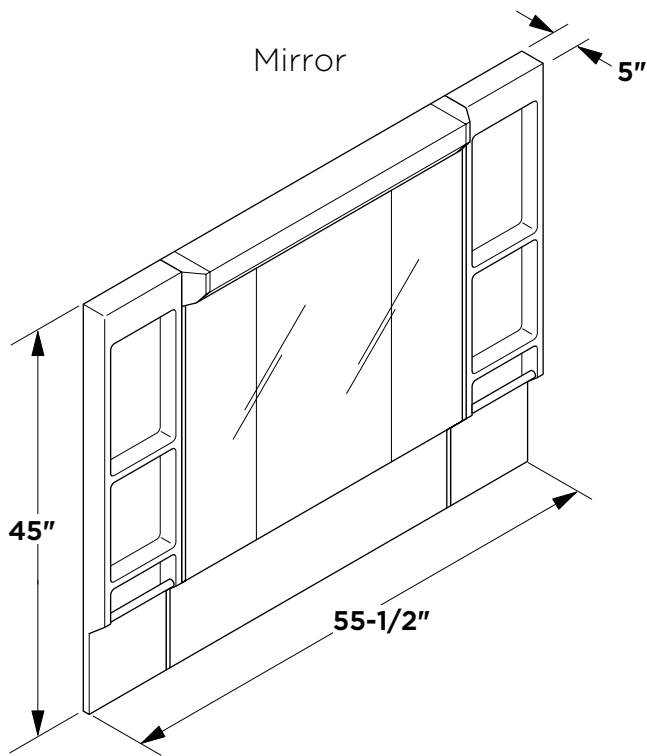

**FVN5009  
POTENTE  
INSTALLATION GUIDE**

FVN5009

Vanity Front

Vanity Back

**TOOLS FOR ASSEMBLY**

**PARTS**

**1 Install cabinet (B)**

**IMPORTANT:** Consult an expert for the proper screws/bolts to use when attaching to various wall constructions. Screws provided do not attach to all wall construction types.