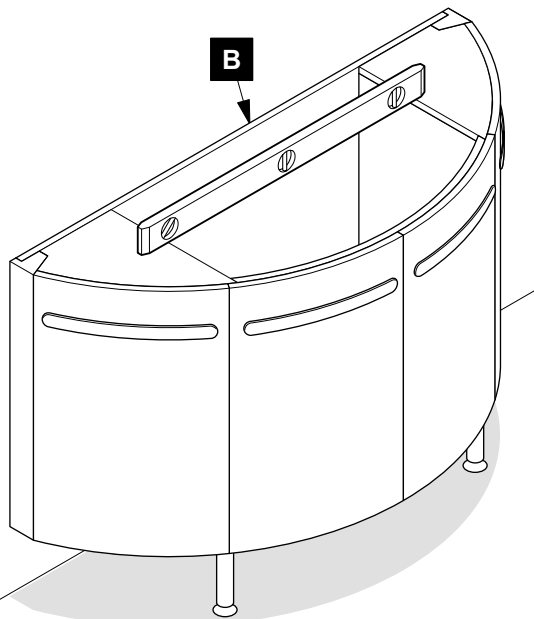

**FVN5009  
POTENTE  
INSTALLATION GUIDE**

FVN5009

Vanity Front

Vanity Back

**TOOLS FOR ASSEMBLY**

**PARTS**

**1 Install cabinet (B)**

**IMPORTANT:** Consult an expert for the proper screws/bolts to use when attaching to various wall constructions. Screws provided do not attach to all wall construction types.

**2 Apply silicone and install sink (A)**