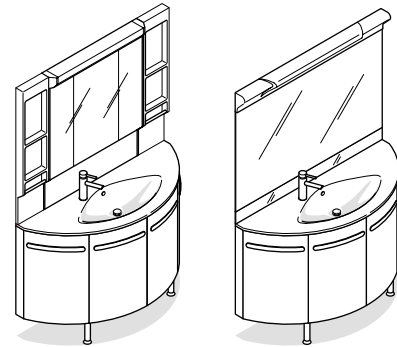

**FVN5009  
POTENTE  
INSTALLATION GUIDE**

FVN5009

Vanity Front

Vanity Back

**TOOLS FOR ASSEMBLY**

**PARTS**

**1 Install cabinet (B)**

**IMPORTANT:** Consult an expert for the proper screws/bolts to use when attaching to various wall constructions. Screws provided do not attach to all wall construction types.

**2 Apply silicone and install sink (A)**