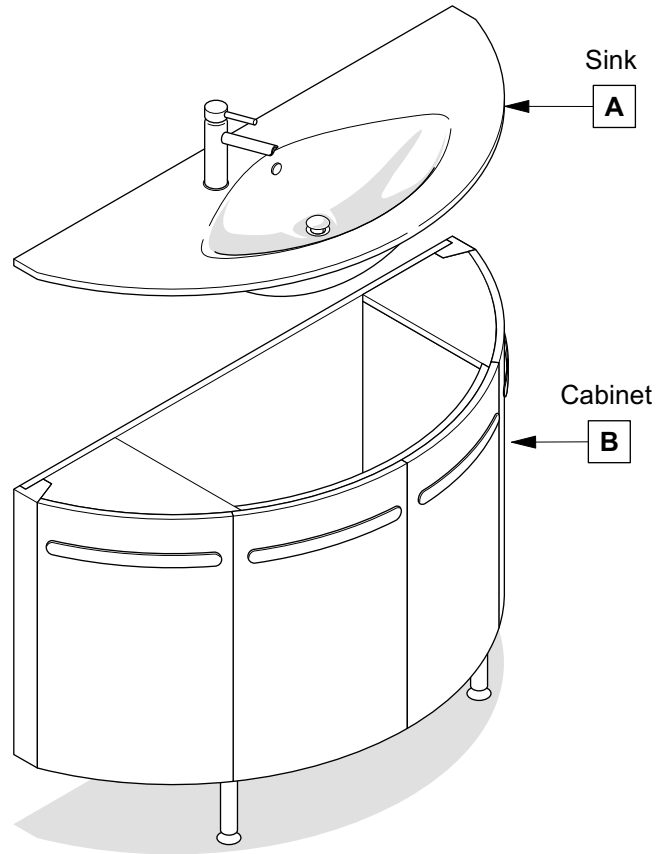

**FVN5009  
POTENTE  
INSTALLATION GUIDE**

FVN5009

Vanity Front

Vanity Back

**TOOLS FOR ASSEMBLY**

**PARTS**

**1 Install cabinet (B)**

**IMPORTANT:** Consult an expert for the proper screws/bolts to use when attaching to various wall constructions. Screws provided do not attach to all wall construction types.

**2 Apply silicone and install sink (A)**