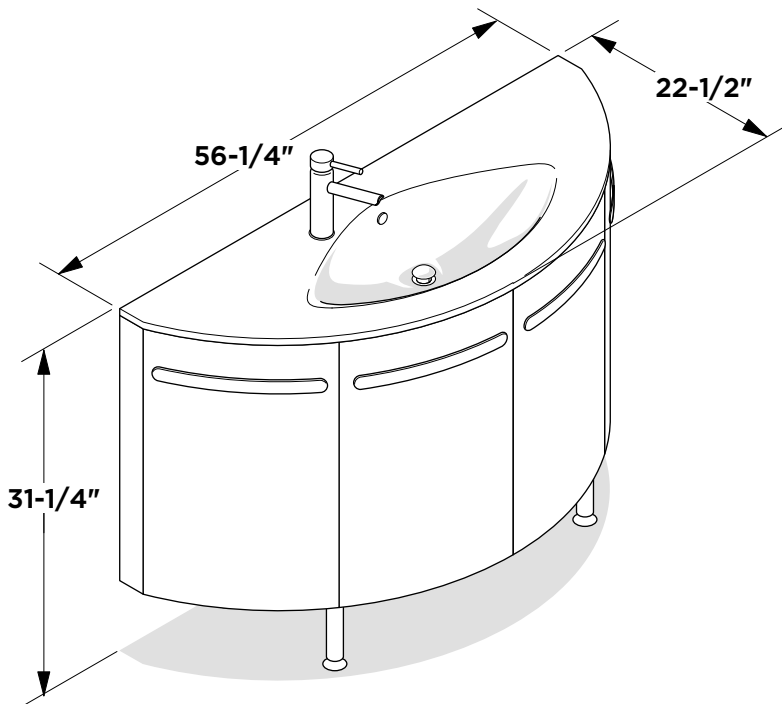

**FVN5009  
POTENTE  
INSTALLATION GUIDE**

FVN5009

Vanity Front

Vanity Back

**TOOLS FOR ASSEMBLY**

**PARTS**

**1 Install cabinet (B)**

**IMPORTANT:** Consult an expert for the proper screws/bolts to use when attaching to various wall constructions. Screws provided do not attach to all wall construction types.

**2 Apply silicone and install sink (A)**