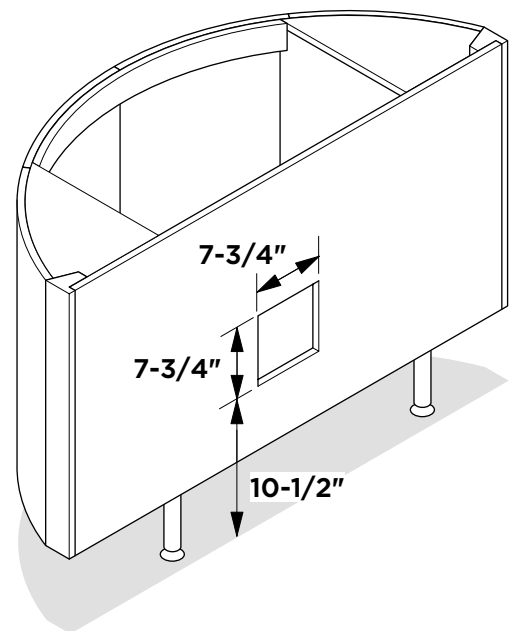

**FVN5009  
POTENTE  
INSTALLATION GUIDE**

FVN5009

Vanity Front

Vanity Back

**TOOLS FOR ASSEMBLY**

**PARTS**

**1 Install cabinet (B)**

**IMPORTANT:** Consult an expert for the proper screws/bolts to use when attaching to various wall constructions. Screws provided do not attach to all wall construction types.

**2 Apply silicone and install sink (A)**