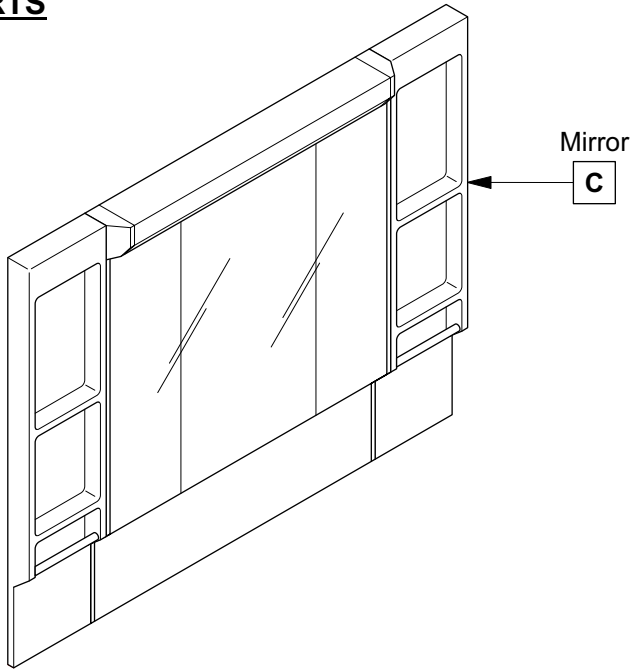

**FVN5009  
POTENTE  
INSTALLATION GUIDE**

FVN5009

Vanity Front

Vanity Back

**TOOLS FOR ASSEMBLY**

**PARTS**

**1 Install cabinet (B)**

**IMPORTANT:** Consult an expert for the proper screws/bolts to use when attaching to various wall constructions. Screws provided do not attach to all wall construction types.

**2 Apply silicone and install sink (A)**